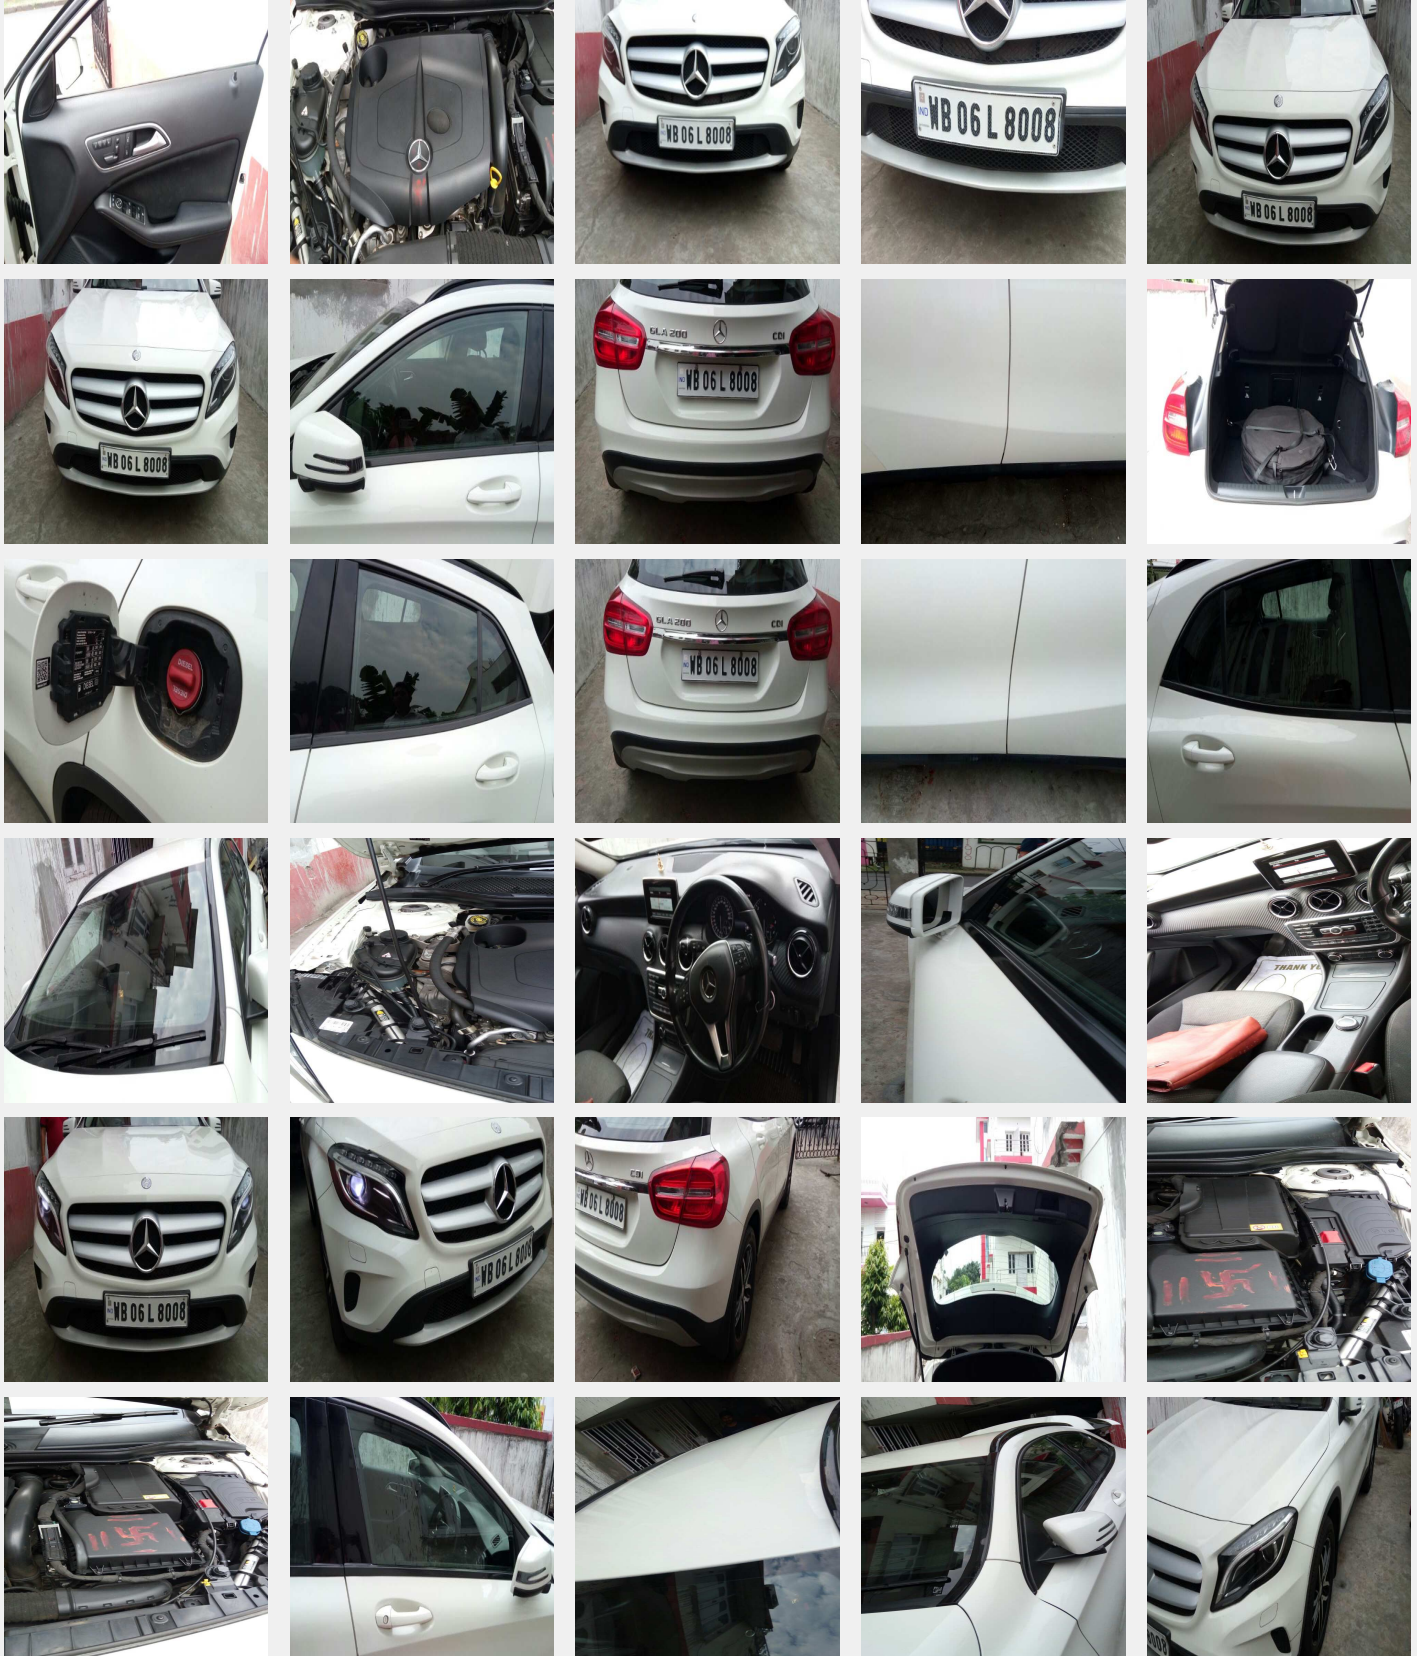

IMAGES

 DOCUMENTS

 DESCRIPTION

All over condition is very good..

Overall Score

6/10

Orange Book Value Not Available

IMAGES