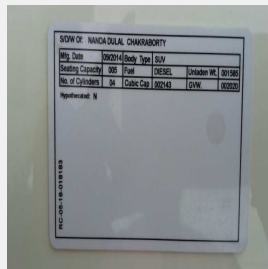

DOCUMENTS

DESCRIPTION

All over condition is very good..