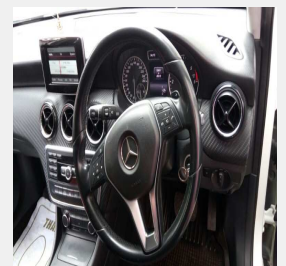

TEST DRIVE

6/10

INSPECTION CHECKPOINTS	SCORE(X/10)	REMARKS/COMMENTS	OPTIONAL SPEND EST. (RS)
STEERING PERFORMANCE	6	GOOD CONDITION	0
BRAKE PERFORMANCE	6	GOOD CONDITION	0
CLUTCH PERFORMANCE	6	GOOD CONDITION	0
ENGINE NOISE	6	GOOD CONDITION	0
IGNITION SYSTEM	6	GOOD CONDITION	0
SUSPENSION PERFORMANCE	6	GOOD CONDITION	0
SUSPENSION FRONT SHOCKS	6	GOOD CONDITION	0
SUSPENSION REAR SHOCKS	6	GOOD CONDITION	0
TRANSMISSION ENGAGE	6	GOOD CONDITION	0
CRUISE CONTROL (YES)	6	GOOD CONDITION	0
REAR PARKING SENSORS (YES)	6	GOOD CONDITION	0
REAR VIEW CAMERA (YES)	6	GOOD CONDITION	0

IMAGES