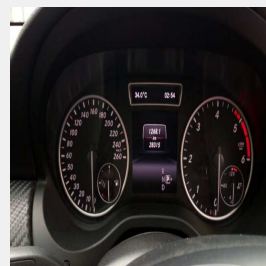

TEST DRIVE

6/10

INSPECTION CHECKPOINTS	SCORE(X/10)	REMARKS/COMMENTS	OPTIONAL SPEND EST. (RS)
STEERING PERFORMANCE	6	GOOD CONDITION	0
BRAKE PERFORMANCE	6	GOOD CONDITION	0
CLUTCH PERFORMANCE	6	GOOD CONDITION	0
ENGINE NOISE	6	GOOD CONDITION	0
IGNITION SYSTEM	6	GOOD CONDITION	0
SUSPENSION PERFORMANCE	6	GOOD CONDITION	0
SUSPENSION FRONT SHOCKS	6	GOOD CONDITION	0
SUSPENSION REAR SHOCKS	6	GOOD CONDITION	0
TRANSMISSION ENGAGE	6	GOOD CONDITION	0
CRUISE CONTROL (YES)	6	GOOD CONDITION	0
REAR PARKING SENSORS (YES)	6	GOOD CONDITION	0
REAR VIEW CAMERA (YES)	6	GOOD CONDITION	0

IMAGES