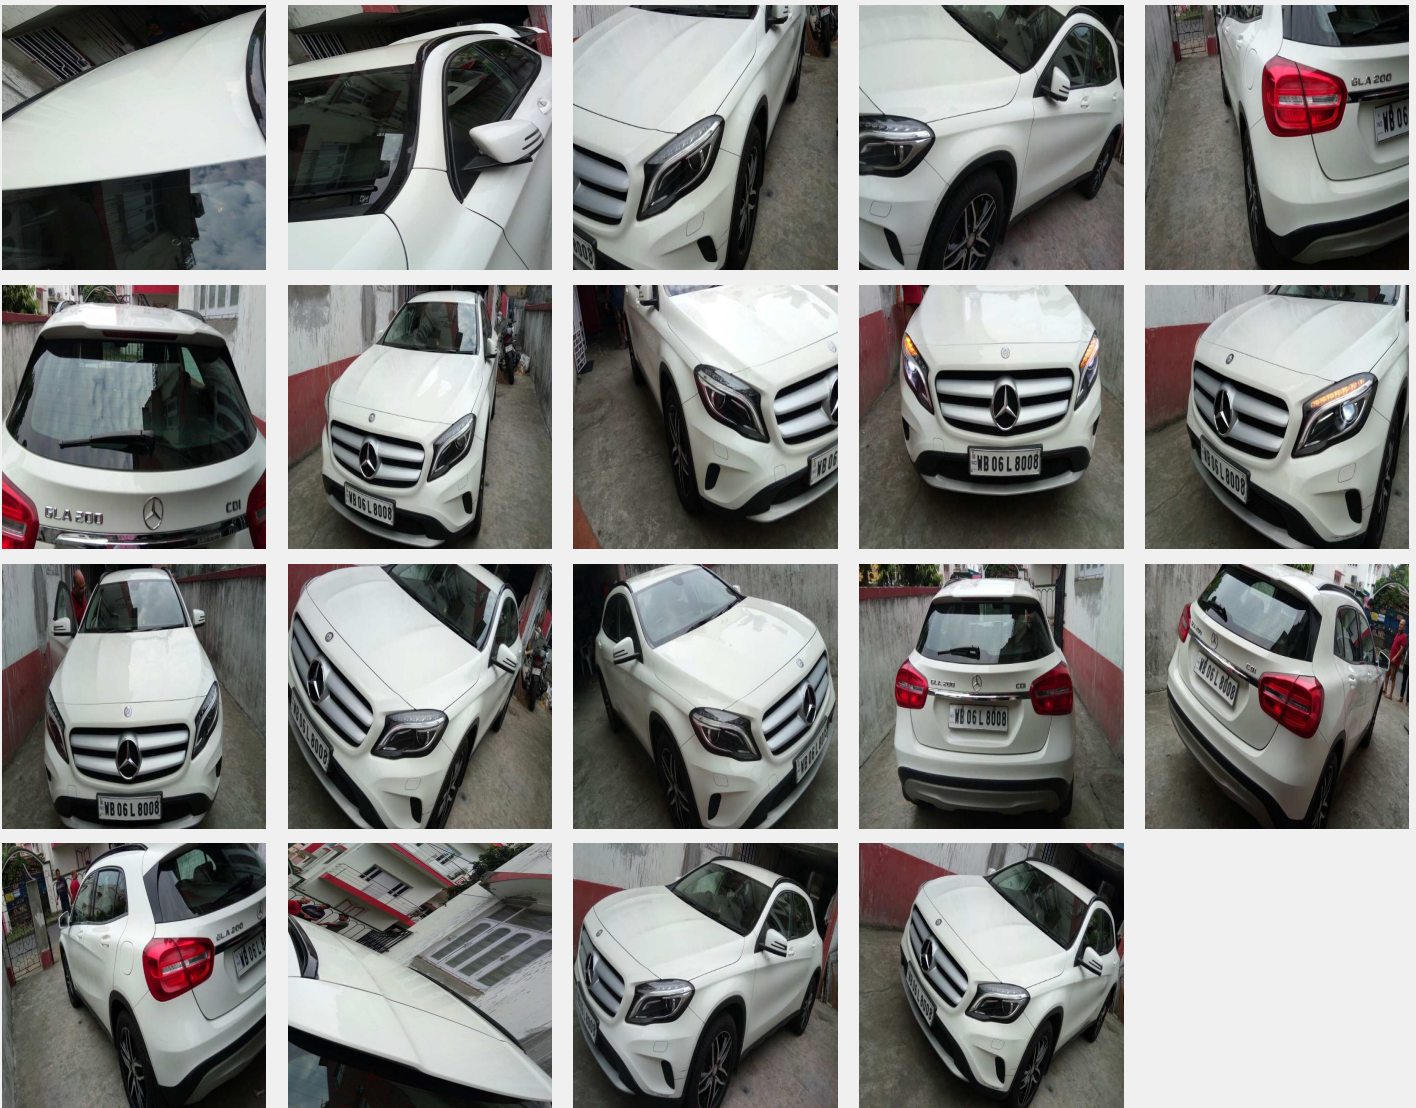

DOCUMENTS

DESCRIPTION

All over condition is very good..