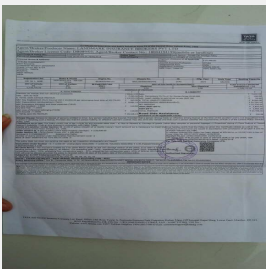

DOCUMENTS

DESCRIPTION

All over condition is very good..