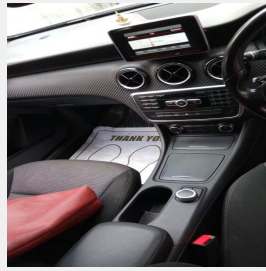

TEST DRIVE

6/10

INSPECTION CHECKPOINTS	SCORE(X/10)	REMARKS/COMMENTS	OPTIONAL SPEND EST. (RS)
STEERING PERFORMANCE	6	GOOD CONDITION	0
BRAKE PERFORMANCE	6	GOOD CONDITION	0
CLUTCH PERFORMANCE	6	GOOD CONDITION	0
ENGINE NOISE	6	GOOD CONDITION	0
IGNITION SYSTEM	6	GOOD CONDITION	0
SUSPENSION PERFORMANCE	6	GOOD CONDITION	0
SUSPENSION FRONT SHOCKS	6	GOOD CONDITION	0
SUSPENSION REAR SHOCKS	6	GOOD CONDITION	0
TRANSMISSION ENGAGE	6	GOOD CONDITION	0
CRUISE CONTROL (YES)	6	GOOD CONDITION	0
REAR PARKING SENSORS (YES)	6	GOOD CONDITION	0
REAR VIEW CAMERA (YES)	6	GOOD CONDITION	0

IMAGES